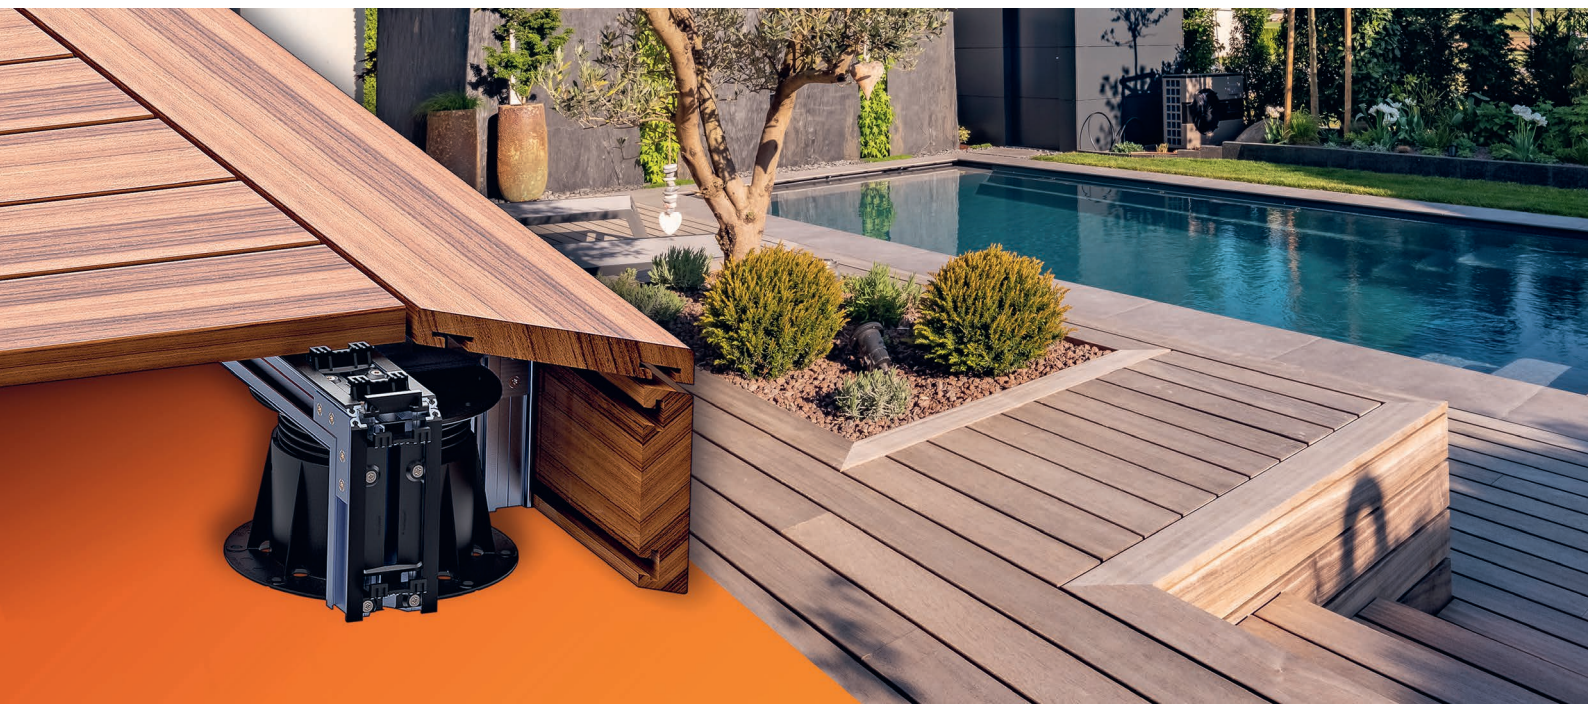

Technideck®

100% INVISIBLE. FAST. SUSTAINABLE.

Technideck®, AN INTUITIVE DECKING SYSTEM WITH
100% INVISIBLE FIXATION ON ALUMINIUM STRUCTURE.