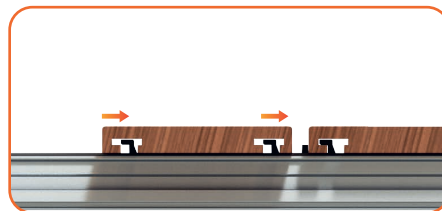

PATENTED MOUNTING PRINCIPLE

THE ADVANTAGES OF THE *Technideck*® SYSTEM

- Stable and durable aluminum structure
- Regular and automatic space along the boards
- Surface & finishings fixed with 100% hidden fastening
- Avoided bending of the boards thanks to the plank dimensions and the adapted to KD drying process
- Considerable saving of installation time thanks to the technology and the pre-assembled clips
- Insulation of the planks from the support and sound insulation thanks to the pre-assembled EPDM gasket
- Fixation in high performance composite material
- Free air circulation between the planks and the structure following the strictest official standards
- Flexibility of the clip allowing it to follow the movements of the wood (unlike steel)
- Decking frames and trims with one unique invisible fixation clip
- Quick and easy board replacement
- ... and many others, which all put together provide you a durable, aesthetic and unique decking in all serenity for many years.