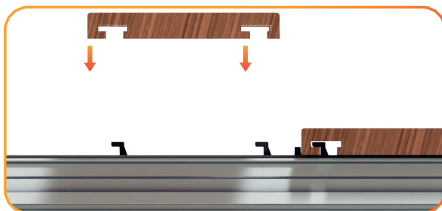

PATENTED MOUNTING PRINCIPLE

THE ADVANTAGES OF THE *Technideck*® SYSTEM

- Stable and durable aluminum structure
- Regular and automatic space along the boards
- Surface & finishings fixed with 100% hidden fastening
- Avoided bending of the boards thanks to the plank dimensions and the adapted to KD drying process
- Considerable saving of installation time thanks to the technology and the pre-assembled clips
- Insulation of the planks from the support and sound insulation thanks to the pre-assembled EPDM gasket
- Fixation in high performance composite material
- Free air circulation between the planks and the structure following the strictest official standards
- Flexibility of the clip allowing it to follow the movements of the wood (unlike steel)
- Decking frames and trims with one unique invisible fixation clip
- Quick and easy board replacement
- ... and many others, which all put together provide you a durable, aesthetic and unique decking in all serenity for many years.