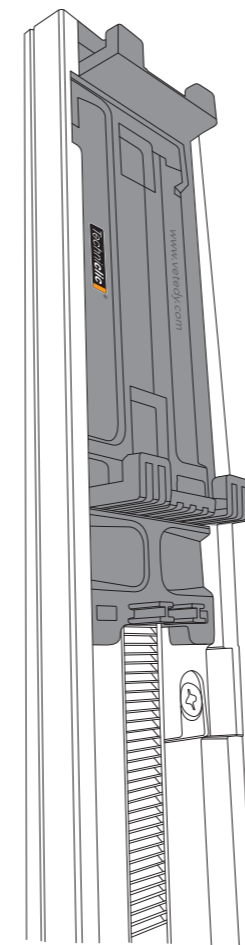

A SYSTEM FOR CLADDING WALLS AND CEILING IN WOOD USING INVISIBLE FIXATION

This simple concept will save you a significant amount of installation time over traditional systems. The cladding board, available in a variety of native species and in three different widths, is affixed to the **Techniclic**® clip which in turn slides into the notched bases. This system provides an unparalleled level of precision and gives a perfect result every time.

THE ADVANTAGES OF **Techniclic**®

- → Faster installation than usual system
- → Invisible fixation (no visible screws)
- → Available in 3 board widths: 60, 100 and 140 mm
- → Open joint system allowing ventilation
- → Fixation in ultra resistant composite material
- → Easy removing and replacing of a wooden board
- → Wooden board jointing to the millimeter
- → No contact wood against wood

THIS IS HOW TO INSTALL THE **Techniclic**® CLADDING

THERE ARE 4 POSSIBLE SPACES BETWEEN EACH PLANK

Thanks to the Spacer, a simple accessory which is simply clipped on the fixation, it is possible to widen the gap with 3 different sizes.

THE + OF THE SPACERS

- → 4 possible spacings (also mixable)
- → Contemporary effect / modern
- → Ventilation of the cladding
- → Accentuation of the openwork character

A VETEDY **WORLDWIDE EXCLUSIVE INNOVATION.** SIMPLE. FAST. INVISIBLE.

OUR SELECTED **WOODEN SPECIES**

WOODEN SPECIES	THERMO	60 mm	100 mm	140 mm
European Ash	●	●	●	●
Ayous	●	●	●	●
Padouk		●	●	
Jaya		●	●	
Teak Unijoint		●	●	

LAYOUT OF THE **WORLDWIDE PATENTED SYSTEM**

Techniclic®

Outdoor and indoor on cladding, walls and ceiling.

Available in 3 widths, the **Techniclic**® system gives you many possibilities.

Your own personalised design.

TWO POSSIBLE WAY OF INSTALLATION

FINALLY, MIX EVERYTHING !

It is possible to mix: