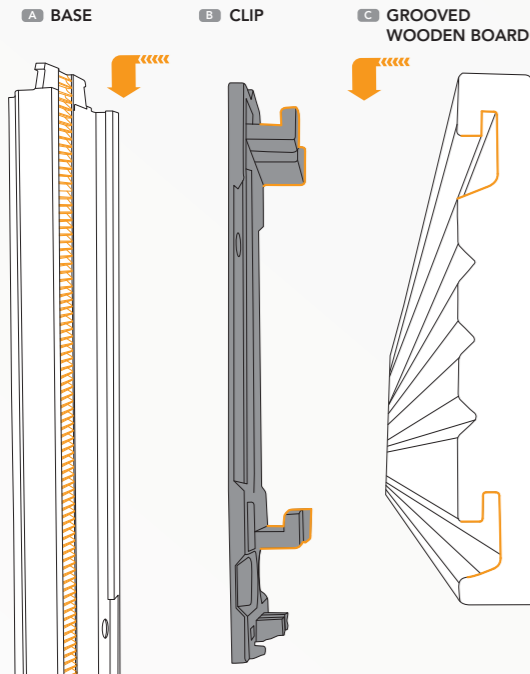

This simple concept will save you a significant amount of installation time over traditional systems. The cladding board, available in a variety of native species and in three different widths, is affixed to the **Techniclic**® clip which in turn slides into the notched bases. This system provides an unparalleled level of precision and gives a perfect result every time.

THE ADVANTAGES OF **Techniclic**®

- Faster installation than usual system
- Invisible fixation (no visible screws)
- Available in 3 board widths: 60, 100 and 140 mm
- Open joint system allowing ventilation
- Fixation in ultra resistant composite material
- Easy removing and replacing of a wooden board
- Wooden board jointing to the millimeter
- No contact wood against wood