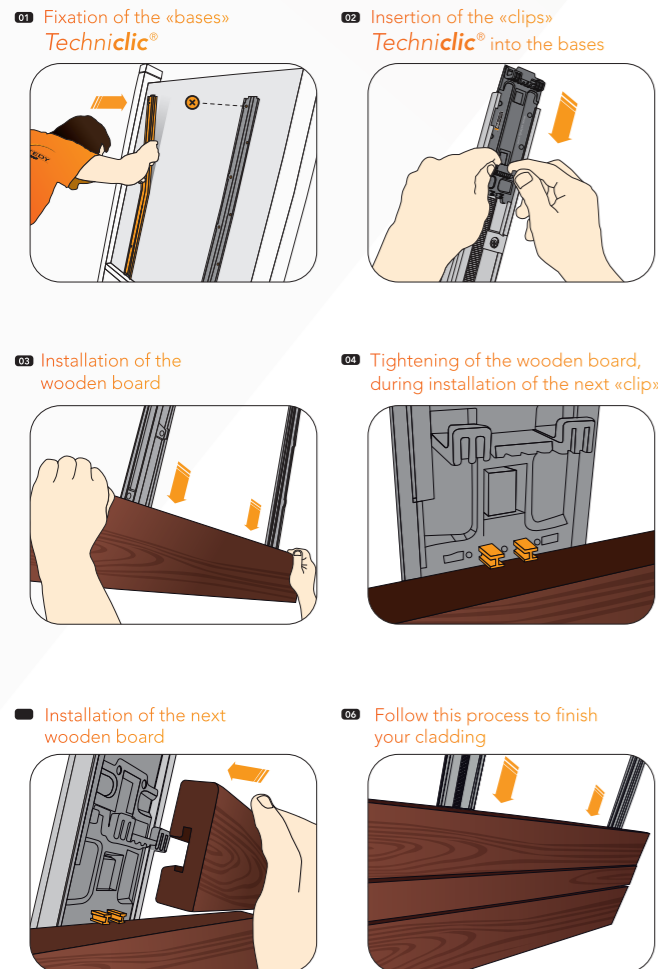

THIS IS HOW TO INSTALL THE **Techniclic**® CLADDING