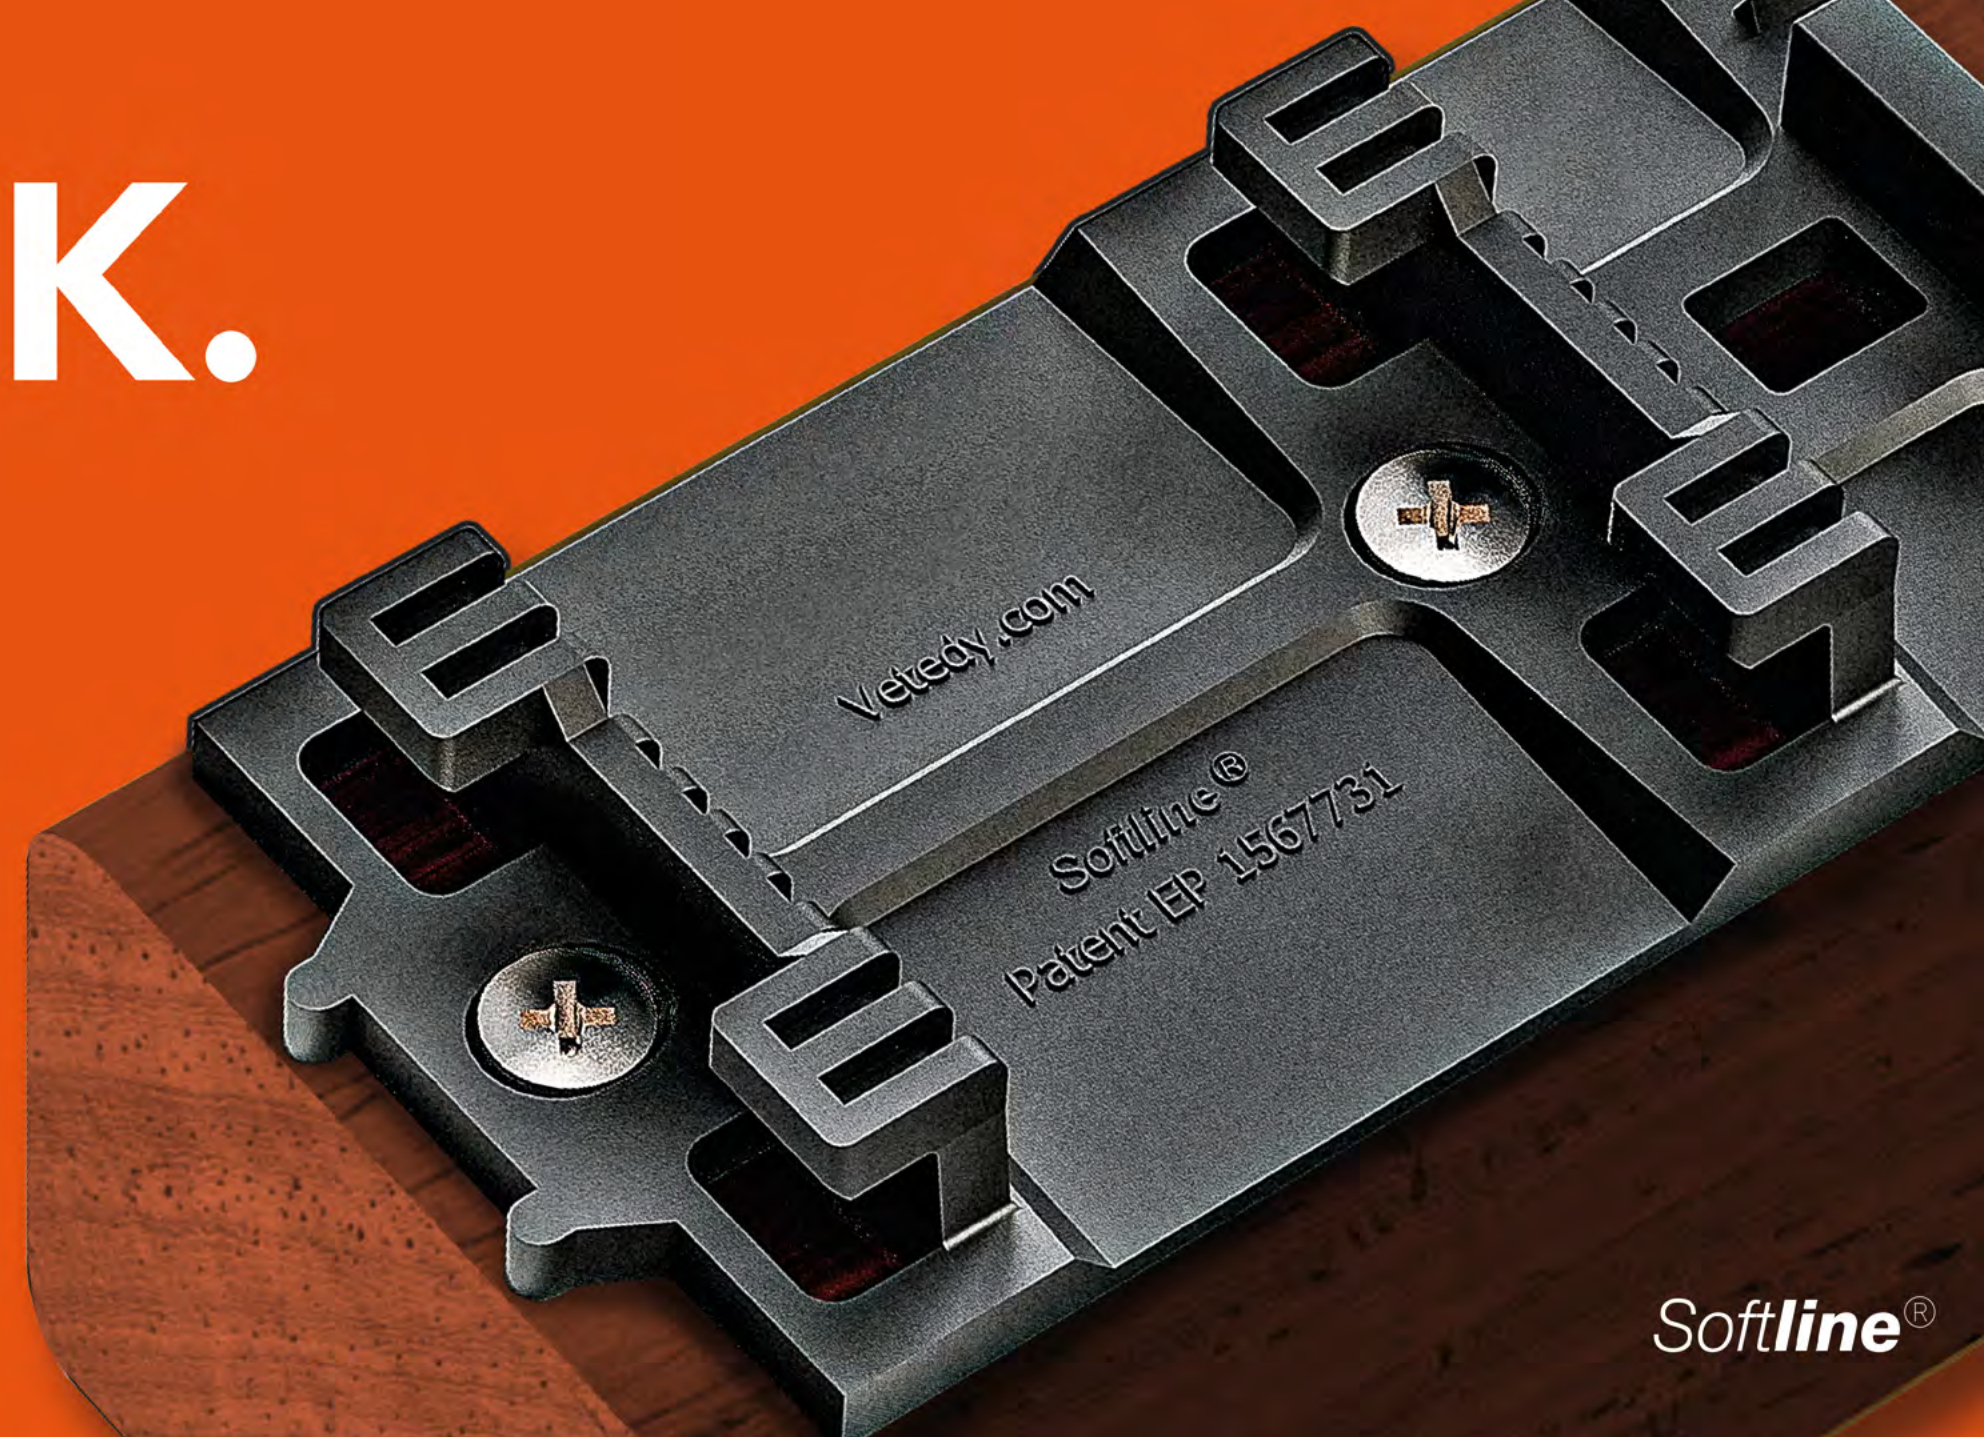

Belgium - Softline® Padouk

4

Belgium - Technideck® Bamboo

5

6

Luxembourg - Softline® Padouk

7

France - Techniclic® Padouk

# THE PERFECT DECK.

The *Softline*® clip is a 100%-invisible fastening system for decking. It is patented and manufactured near the Luxembourg border by Vetedy Group. The clip is made of composite material with high mechanical strength and quality but still remains flexible to allow the wood to move laterally without any constraints. The clip creates an automatic and regular gap, a good ventilation of the wood as there is no direct contact between the board and the understructure. It also allows a horizontal & vertical frame 100%-invisibly fixed. The system includes a tongue & groove system for a perfect junction and is delivered with approved wooden species for an extreme durability of the decking.