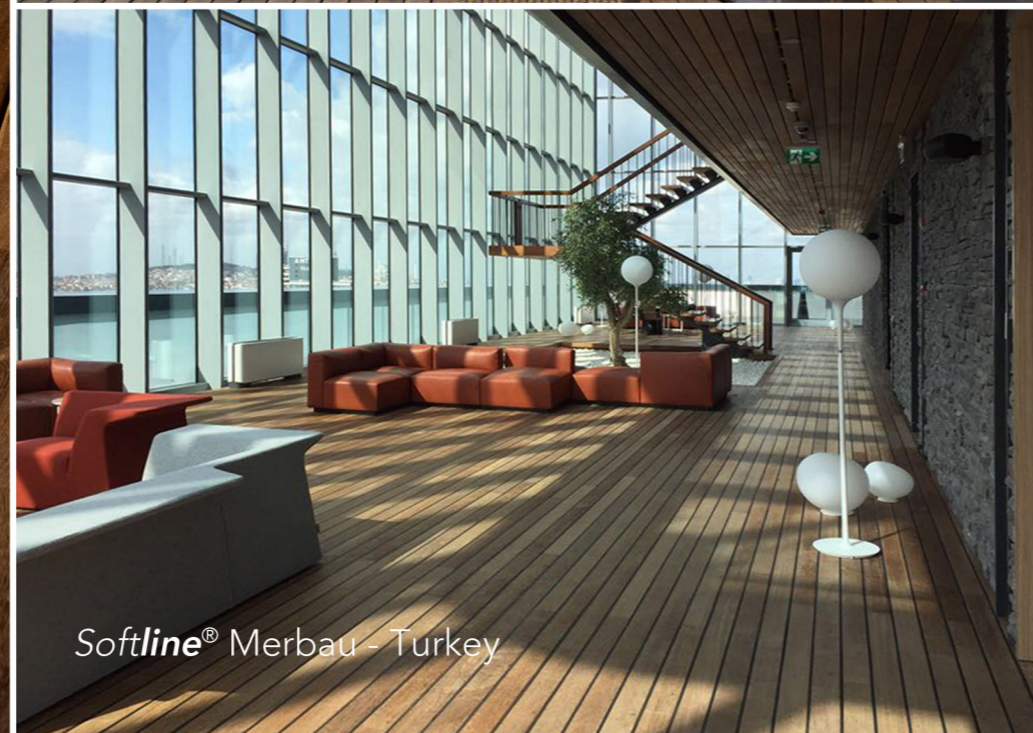

Softline® Merbau - Turkey