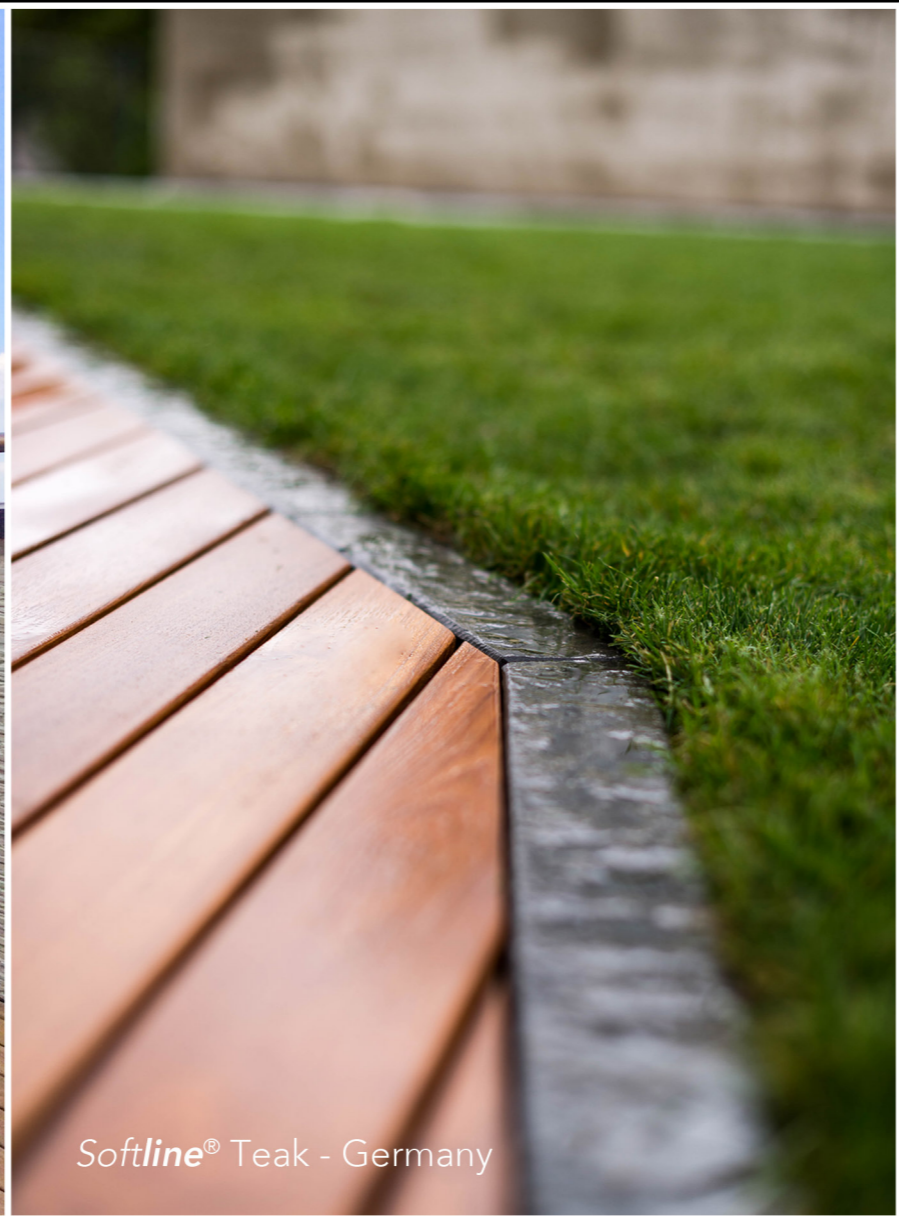

Softline® Teak - Germany