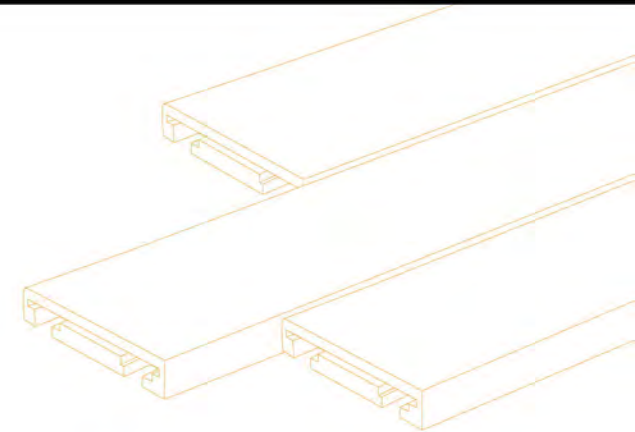

TABLE OF CONTENTS

ABOUT US

Vetedy, Global Reach

OUR VISION

CEO Statement

PRODUCTS AND SERVICES

Softline®, Screwline®, Techniclic®, Flooring, Maintenance

PORTFOLIO

Our projects around the world

CORPORATE SOCIAL RESPONSIBILITY

Our commitment and certificates

BECOME A DISTRIBUTOR

Join our worldwide network