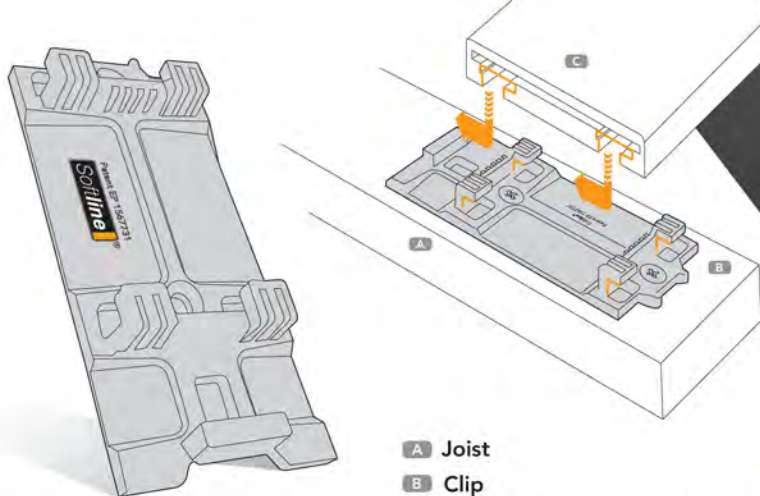

A Joist  
B Clip  
C Grooved wooden board

This system, designed in very resistant composite material, guarantees long-lasting durability.

## How the system increases the **durability** of your deck?

- ✓ Allow free movement of the wood to prevent cracks
- ✓ Free air circulation for an extra protection against rot over the years
- ✓ No direct contact between items A & C for good ventilation
- ✓ Tongue and Groove to prevent twists