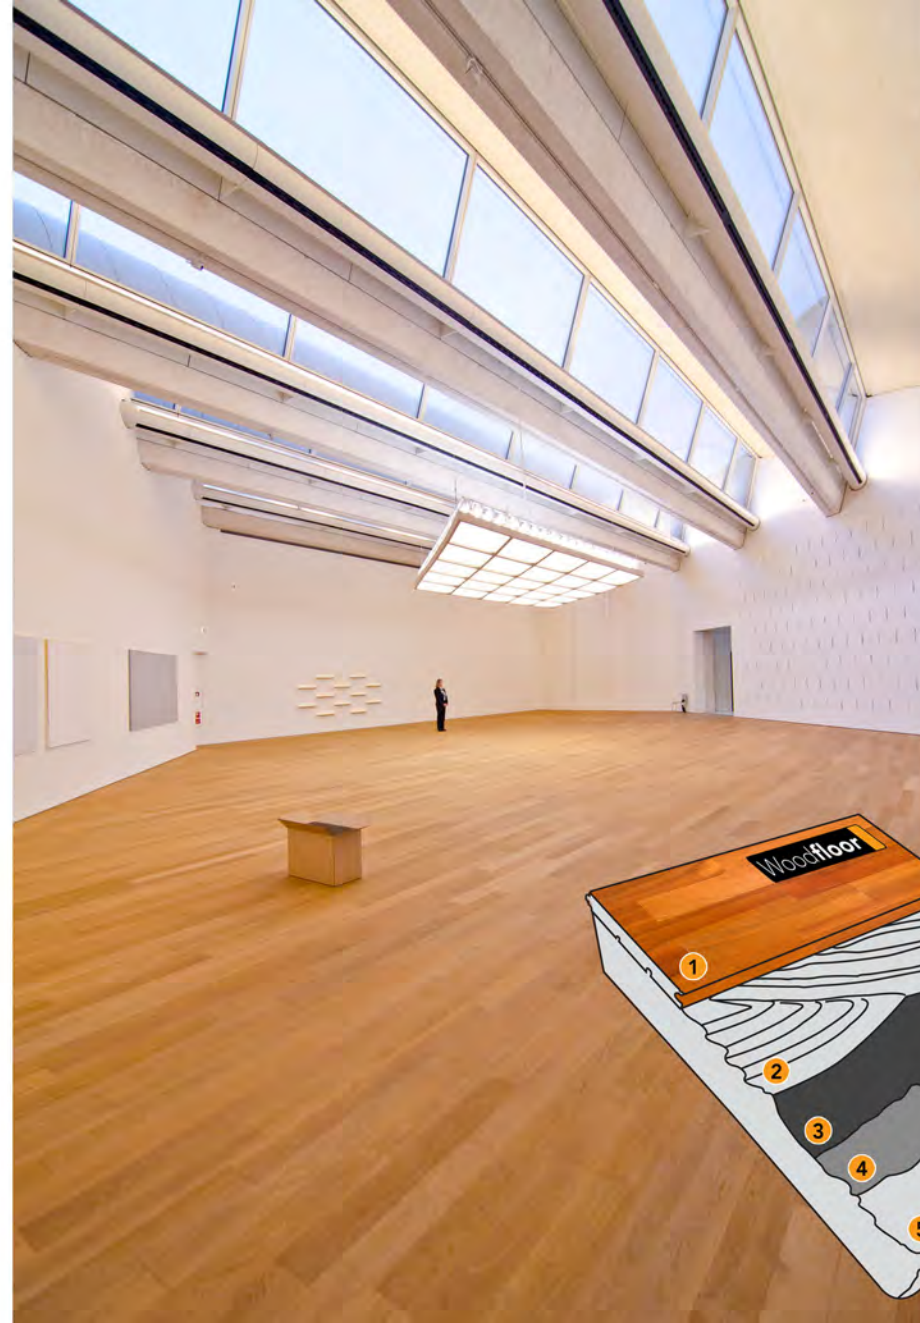

INDOOR FLOORING: OUR SELECTED PARQUETS

We offer you the possibility to choose among exclusive species, type of flooring, finishings and skirtings.

TYPE OF FLOORING

Solid

Engineering

Finger Joint

Skirting

FINISHING

Factory Finished - Coated on site: oil or varnish

All woods are available in different sizes and with or without bevels*:

Thickness : from 10 to 20 mm

Width : from 50 to 140 mm

Length : from 400 to 1800 mm

(*depending on the species and types of flooring)

WOOD SPECIES

Name	Origin
Afzelia Pachyloba (Doussie)	Kamerun, Gabon
Sonokeling	Indonesia
Iroko	Kamerun, Gabon
Merbau	Indonesia
Niove	Kamerun, Gabon
Padauk	Kamerun, Gabon
Teak	Indonesia
Wenge	Republic of Kongo
Zingana (Zebrano)	Kamerun, Gabon
Bamboo	Indonesia
Oak	Western Europe
Jaya	Asia

more species on demand

EXOTIC. EXQUISITE. EXCLUSIVE.

- 1 FLOORING
- 2 GLUE
- 3 PRIMER
- 4 LEVELLER
- 5 CONCRETE