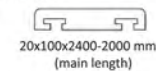

Country of origin: South America
Density: 1040 Kg/cu m
Hardness: Very Hard
Formats:

also available in Screwline®

Notes:
High natural durability
Not vulnerable to lyctus beetle attack
Low impregnability
Ideal for outdoor construction