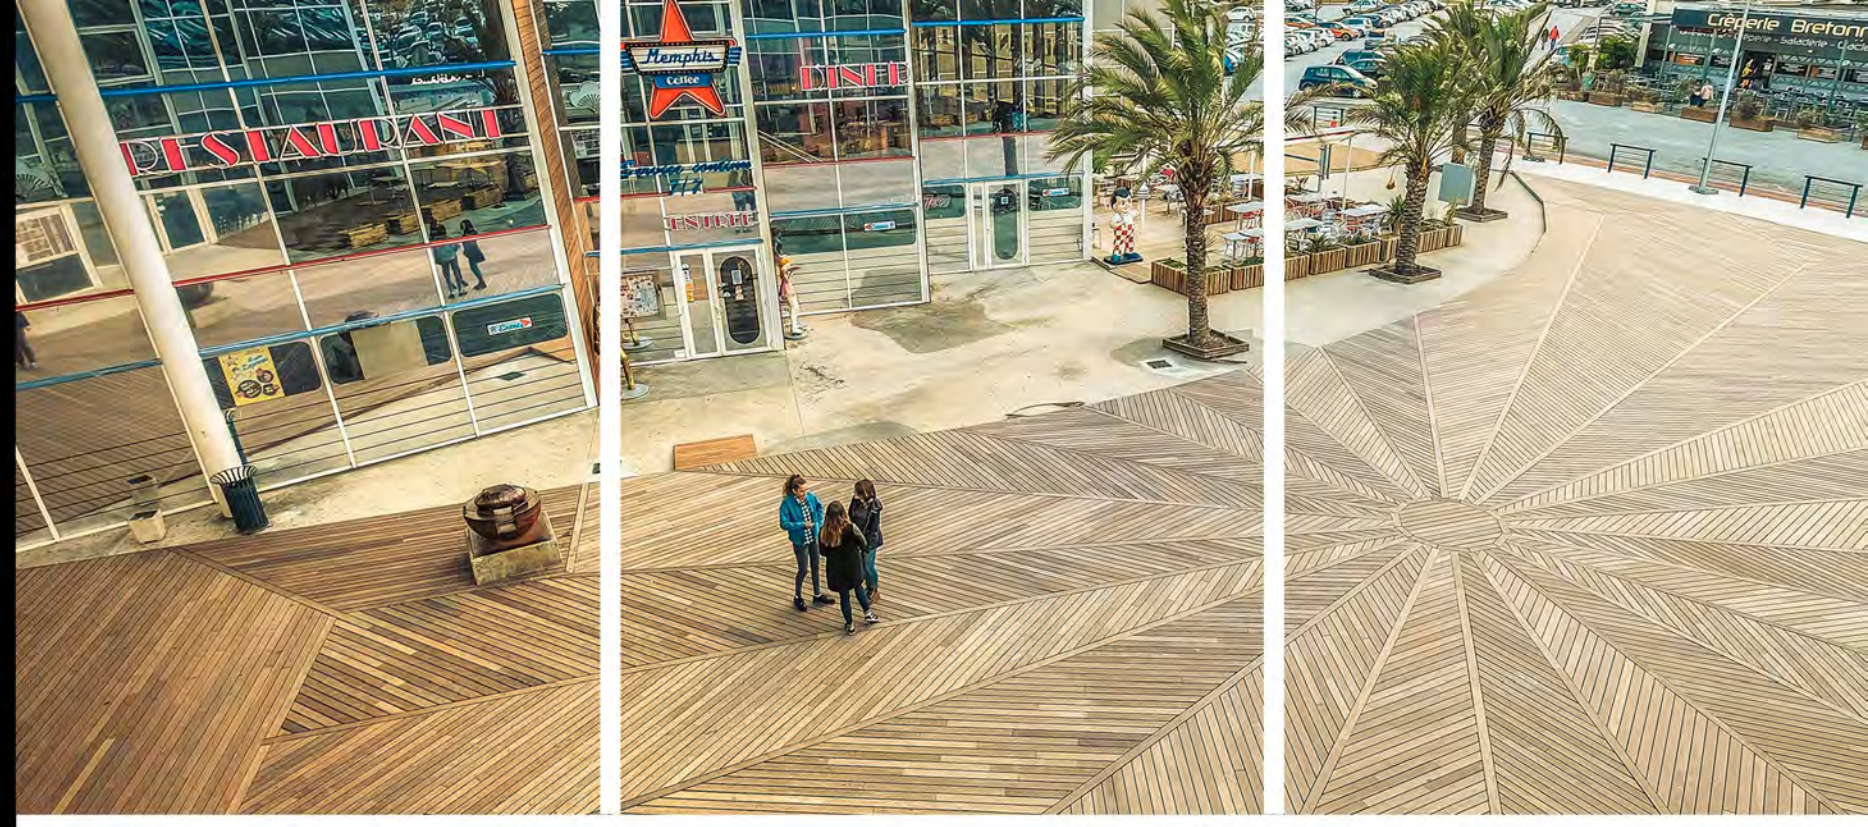

**WANT TO JOIN OUR
NETWORK OF DISTRIBUTORS?
CONTACT US NOW!**

Vetedy Group
 Vetedy Group
 Vetedy_Group

CONTACT

Tel. : (+352) 26 30 61-1
Fax: (+352) 26 30 61-61
info@vetedy.com

HEADQUARTER

VETEDY LUXEMBOURG S.A.
39 route d'Arlon
L-B410 STEINFORT
GRAND DUCHY OF LUXEMBOURG

**VETEDY
ASIA, LTD.**

Suite 1901 level 19,
Blvd Plaza Tower 1,
Downtown, DUBAI
UNITED ARAB EMIRATES

**VETEDY
BELGIUM S.A.**

50 zone artisanale
de Weyler
B-6700 ARLON
BELGIUM

**VETEDY
CAMEROUN S.A R.L.**

BP 4363 NLONGKAK
YAOUNDE
CAMEROON

**PT. VETEDY
INDONESIA**

Jl. Teuku Umar Barat
No. 12B, Denpasar
BALI - 80114
INDONESIA

www.vetedy.com

DECKING - CLADDING - FLOORING

WE COMBINE AESTHETICS AND DURABILITY