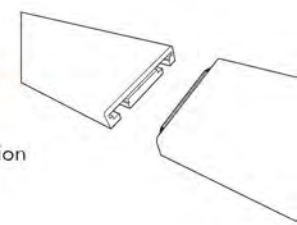

THE WOOD PROFILE IS OFFERED IN THREE SIZES

- 20 x 100 x 800 – 2400mm
- 20 x 96 x 800 – 2400mm
- 20 x 90 x 900 – 1800mm

\*depending wood species

TONGUE AND GROOVE AT EACH EXTREMITY

Ensures perfect junction between two strips.