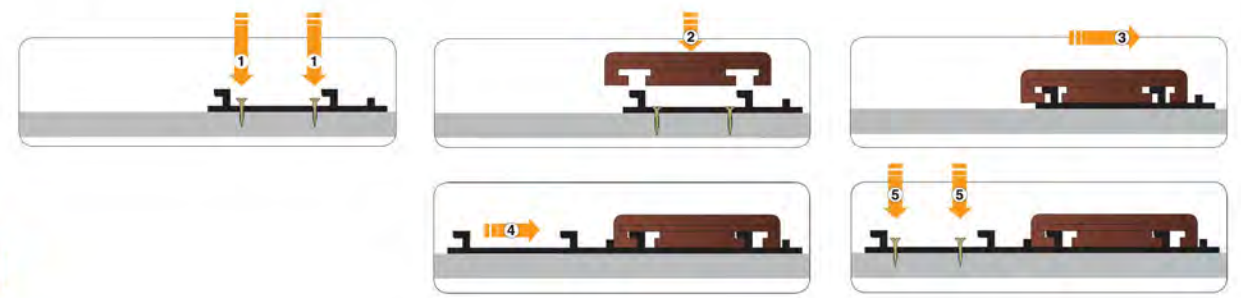

How it improves the **aesthetics** of your deck?

- ✓ Invisible fixation
- ✓ Soft planks junction
- ✓ Regular gap
- ✓ Vertical installation - stairs, planterbox...
- ✓ Horizontal and vertical frame

Extra **benefits?**

- ✓ Removable board for easy access
- ✓ Clip made of composite material – High mechanical strength and quality
- ✓ Planks of fixed interval saving installation time and material
- ✓ Worldwide patented system