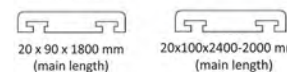

Country of origin: Asia
Density: 880 Kg/cu m
Hardness: Hard
Formats:

exclusivity Softline®

Notes:
High durability
Not vulnerable to lyctus beetle attack
Low impregnability
Ideal for outdoor construction